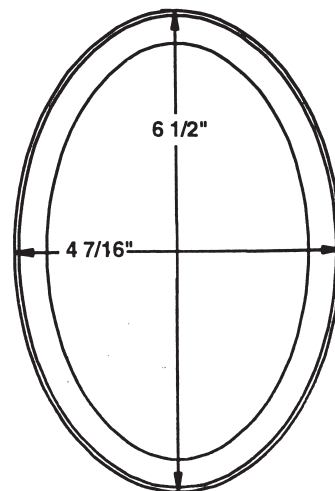

RAILING

RailProTM

Adjustable Railing
Patent Pending

Adjusts to any angle!

Newels

Spindle

LJ Line Oval Rosette
(Oak / Beech)