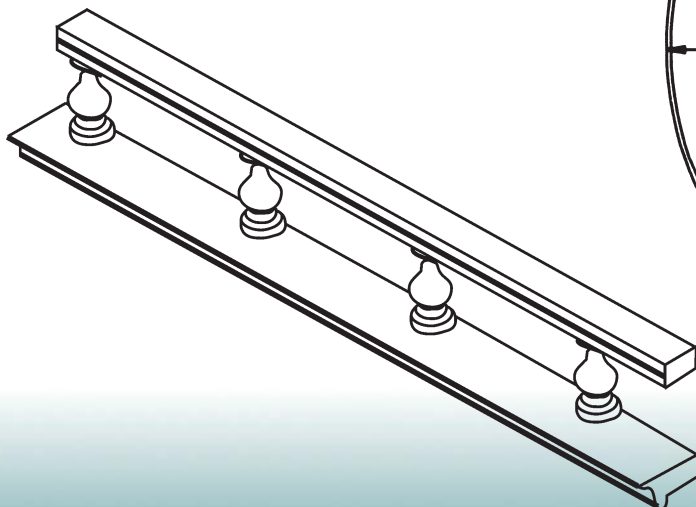

RAILING

RailProTM

Adjustable Railing
Patent Pending

Adjusts to any angle!

Newels

Spindle

LJ Line Oval Rosette
(Oak / Beech)