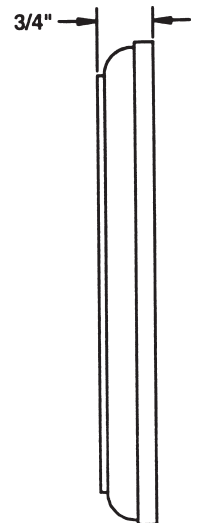

RAILING

RailProTM

Adjustable Railing
Patent Pending

Adjusts to any angle!

Newels

Spindle

LJ Line Oval Rosette
(Oak / Beech)