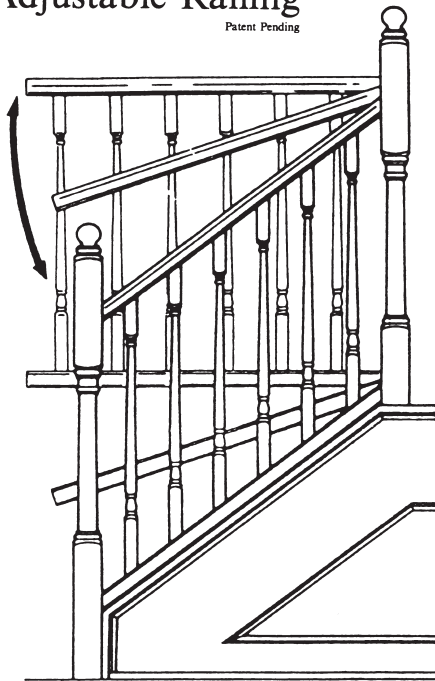

RAILING

RailProTM

Adjustable Railing
Patent Pending

Adjusts to any angle!

Newels

Spindle

LJ Line Oval Rosette
(Oak / Beech)